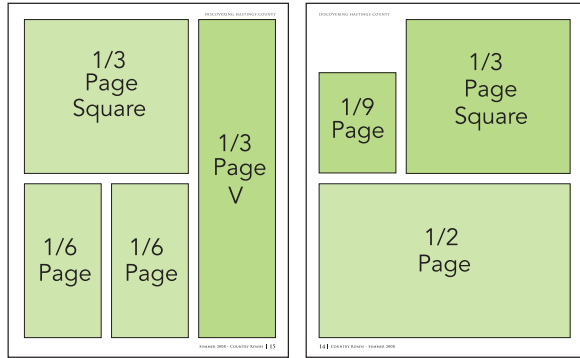

PRINT ADVERTISING SIZES

MECHANICAL REQUIREMENTS

AD SIZE	Width	Height
Full Page (no bleed)	9.375"	11.875
Full Page (with bleed)	11"	13.75"
- trim size	10.5"	13.25"
- live area	10"	12.75"
1/2 Page Horiz. (no bleed)	9.375"	5.75"
1/2 Page Vert. (no bleed)	4.5"	11.875"
1/3 Page Horizontal	9.375"	3.75"
1/3 Page Vertical	2.875"	11.875"
1/3 Page Square	6.125"	5.75"
1/6 Page Vertical	2.875"	5.75"
1/6 Page Horizontal	6.125"	2.875"
1/9 Page Marketplace	2.875"	3.75"

MARKETPLACE CLASSIFIED ADS

- 1 col. X 1" - \$75
- 1 col. x 2" - \$150
- 4 time rate:
- First 3 ads at regular rate, 4th ad free.

FILE FORMATS

- Please conform to precise ad sizes, RGB files will be converted to CMYK, colour accuracy is not guaranteed
- A colour copy of the ad should be submitted with a digital file for colour verification
- Files can be sent via email or placed on a CD
- Call for ftp transfer information
- File formats should be as follows:
 - Press ready pdf, acrobat 5.0, ensure all fonts are embedded
 - Illustrator 8.0 or 9.0 eps, ensure all fonts are outlined and all images embedded
 - Photoshop psd, jpg or eps, ensure photoshop files are 300 dpi, CMYK

DESIGN SERVICES

- Our design fees are as follows:
- New Ad - 1/9, 1/6, 1/3 page ads \$50.00
- 1/2 to Full page \$85.00
- Changes to approved ads -\$25.00
- Photograph or text changes -\$25.00

WEB ADVERTISING GUIDE

ONLINE RATES

months	3	6	9	12
UPPER SQUARE				
300 pixels x 250 pixels				
\$	180	300	385	420
LOWER SQUARE				
300 pixels x 250 pixels				
\$	175	285	360	390
UPPER /LOWER REC TANGLES				
300 pixels x 125 pixels				
\$	120	210	270	300
FOOTER				
728 pixels x 90 pixels				
\$	90	115	225	270